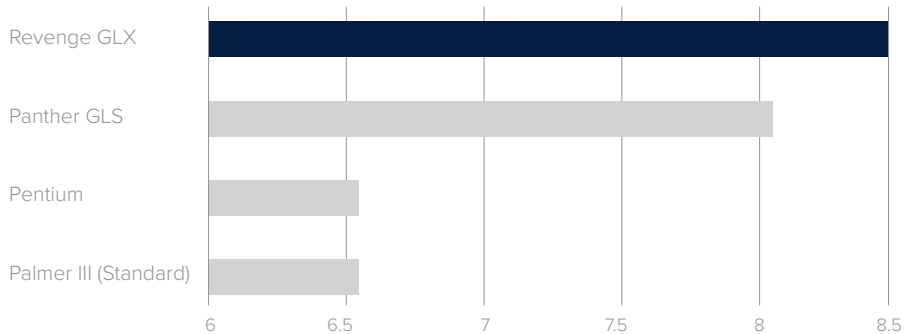

Seeding Rate: 5-8lbs./M*
 Overseeding Rate (Warm): 10-15lbs./M *
 Mowing (Recommendation): 1.5-2.5"
 Mowing (Down to): 0.44"

*M=1,000 square feet

Technical Information

Applications

Revenge GLX is adaptable to mowing heights as low as 0.44 in. and as high as 2.5 in. (6.35 cm). When managed under high maintenance conditions, Revenge GLX performs best at mowing heights of 0.5-0.75 in. mowing heights. Revenge GLX is an excellent variety for professional applications on golf courses and sports fields, but also provides a beautiful, disease resistant turf for home lawns and parks.

Revenge GLX at PGA National, West Palm Beach, FL

Revenge GLX at Virginia Tech

Leaf Texture

Density

Gray Leaf Spot Resistance

2004 NTEP Leaf Texture, LSD=1.1

JACKLIN

www.jacklin.com