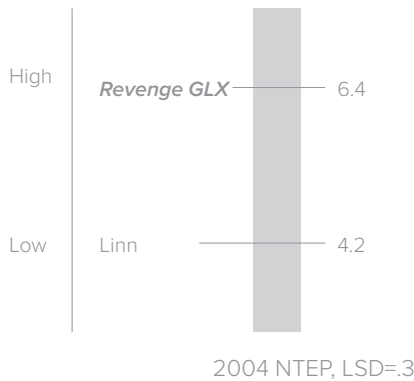

REVENGE GLX™

Perennial Ryegrass

Gray Leaf Spot Resistant

Fine Leaf Texture

Dark Genetic Color

Take revenge on gray leaf spot with Revenge GLX, a top-rated NTEP variety for quality and disease.

Revenge GLX was developed for resistance to gray leaf spot and excellent turf quality. Key turf quality indicators, like dark green genetic color, fine leaf texture, and excellent year-round density, combine to create a beautiful, uniform turf for your project. In addition to an extremely attractive turf with excellent disease resistance, Revenge has shown reduced winter kill and good cold tolerance in the northern United States.

Key features

- Excellent tolerance to gray leaf spot
- Dark genetic color
- Year-round density to crowd out weeds
- Excellent spring green-up
- Good cold tolerance

GLX®: GRAY LEAF SPOT RESISTANT

Maintenance

Seeding Rate: 5-8lbs./M*
 Overseeding Rate (Warm): 10-15lbs./M *
 Mowing (Recommendation): 1.5-2.5"
 Mowing (Down to): 0.44"

*M=1,000 square feet

Technical Information

Applications

Revenge GLX is adaptable to mowing heights as low as 0.44 in. and as high as 2.5 in. (6.35 cm). When managed under high maintenance conditions, Revenge GLX performs best at mowing heights of 0.5-0.75 in. mowing heights. Revenge GLX is an excellent variety for professional applications on golf courses and sports fields, but also provides a beautiful, disease resistant turf for home lawns and parks.

Revenge GLX at PGA National, West Palm Beach, FL

Revenge GLX at Virginia Tech

Leaf Texture

Density

Gray Leaf Spot Resistance

2004 NTEP Leaf Texture, LSD=1.1

JACKLIN

www.jacklin.com