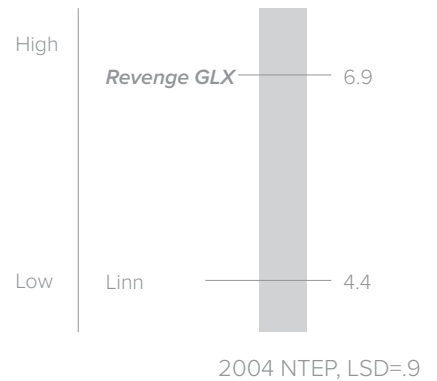

REVENGE GLX™

Perennial Ryegrass

Gray Leaf Spot Resistant

Fine Leaf Texture

Dark Genetic Color

Take revenge on gray leaf spot with Revenge GLX, a top-rated NTEP variety for quality and disease.

Revenge GLX was developed for resistance to gray leaf spot and excellent turf quality. Key turf quality indicators, like dark green genetic color, fine leaf texture, and excellent year-round density, combine to create a beautiful, uniform turf for your project. In addition to an extremely attractive turf with excellent disease resistance, Revenge has shown reduced winter kill and good cold tolerance in the northern United States.

Key features

- Excellent tolerance to gray leaf spot
- Dark genetic color
- Year-round density to crowd out weeds
- Excellent spring green-up
- Good cold tolerance

GLX®: GRAY LEAF SPOT RESISTANT

Maintenance

Seeding Rate: 5-8lbs./M*
 Overseeding Rate (Warm): 10-15lbs./M *
 Mowing (Recommendation): 1.5-2.5"
 Mowing (Down to): 0.44"

*M=1,000 square feet

Technical Information

Applications

Revenge GLX is adaptable to mowing heights as low as 0.44 in. and as high as 2.5 in. (6.35 cm). When managed under high maintenance conditions, Revenge GLX performs best at mowing heights of 0.5-0.75 in. mowing heights. Revenge GLX is an excellent variety for professional applications on golf courses and sports fields, but also provides a beautiful, disease resistant turf for home lawns and parks.

Revenge GLX at PGA National, West Palm Beach, FL

Revenge GLX at Virginia Tech

Leaf Texture

Density

Gray Leaf Spot Resistance

2004 NTEP Leaf Texture, LSD=1.1

JACKLIN

www.jacklin.com